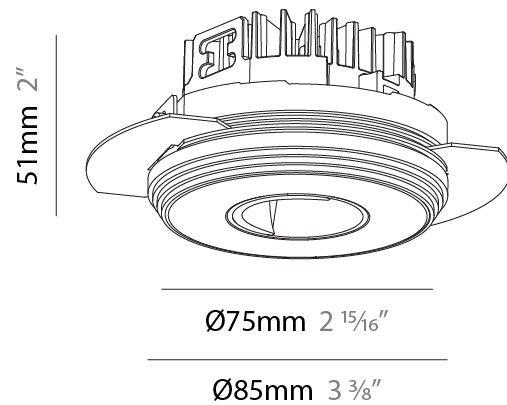

GENERAL

Series: Oiko Pro Round
Subseries: Oiko Pro Round Wallwash
Partner: Prolicht
Division: Architectural
Installation: Trimless
Product Type: Wallwash
Mounting Location: Ceiling
Light Distribution: Direct

PHYSICAL

Shape: Round
Diameter (mm): 75
Diameter (in): 2 ¹⁵/₁₆
Height (mm): 51
Height (in): 2
Ceiling Thickness (mm): 1 - 25
Ceiling Thickness (in): 1/16 - 1 3/16
Min. Recessing Depth (mm): 55
Min. Recessing Depth (in): 2 ³/₁₆
Fixture Finish: SSR / BKV / CWI / CRY / HAB / UFT / ITA / RUA / FTG / MYG / LOD / PUS / FRO / FUP / KIA / POP / BLS / SPG / MEY / GOH / CHC / COM / ABZ / JAG / OBR / MOS / ROR
Fixture Material: Aluminum Die Cast
Cut-out Measurements: 86mm / 3 3/8" Diameter

ELECTRICAL

Lamp Type: LED (Zhaga Standard)
Input Wattage (W): 15
Total Output Wattage (W): 13.6
Dimming: Tri-Mode (Non-Dimming and Phase Dimming (120Vac only) and 0-10V Dimming)
Driver Included: No
Driver Location: Recessed Housing
Driver Type: Constant Current - Universal
Driver Class: Class 2
Input Voltage (V): 120 - 277
Constant Current (MA): 350

LED

Color Temperature (°K): 2700 / 3000 / 3500 / 4000
Max. Delivered Lumen (lm): 1302 / 1383 / 1449 / 1462
Nominal Lumen (lm): 1566 / 1665 / 1743 / 1759
CRI: >93 CRI
Lamp Life (hrs): 50000

OPTICAL

Adjustability: Fixed

RATINGS AND CERTIFICATIONS

Certified By: Certified for North American Standards
IP rating: IP20